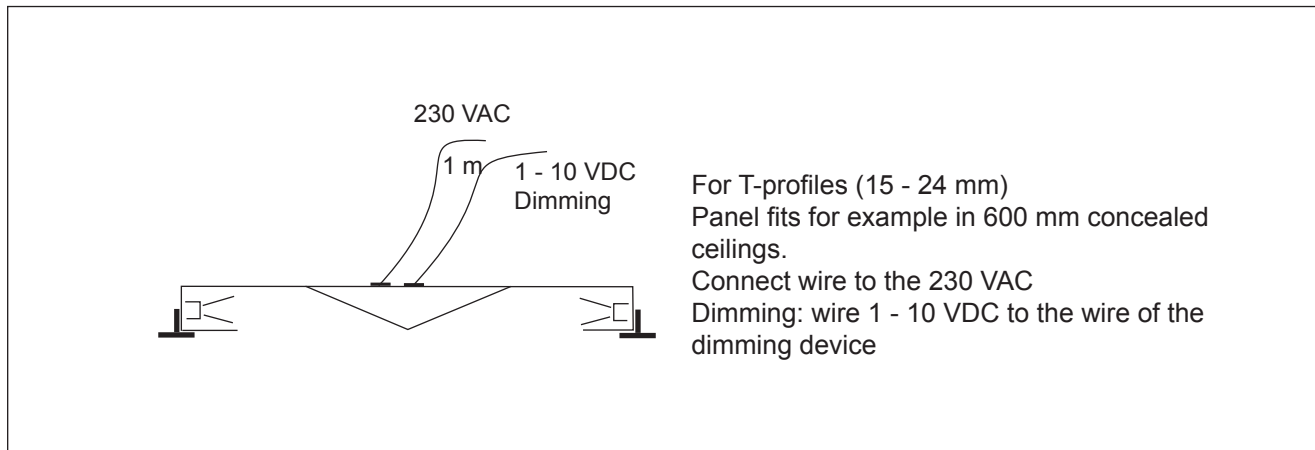

Led light panel

Neutral White 2 x 6 led	Beam angle 50 x 53 °	CRI 80
Distance (cm)	Illuminance maximum (lx)	Beam width (d)
50 cm	755	74 x 84 cm
100 cm	250	125 x 137 cm
150 cm	115	188 x 201 cm
200 cm	70	

Cool White 2 x 6 led	Beam angle 50 x 53 °	CRI 70
Distance (cm)	Illuminance maximum (lx)	Beam width (d)
50 cm	945	74 x 84 cm
100 cm	310	125 x 137 cm
150 cm	145	188 x 201 cm
200 cm	85	

Neutral White 2 x 12 led	Beam angle 50 x 53 °	CRI 80
Distance (cm)	Illuminance maximum (lx)	Beam width (d)
50 cm	1510	74 x 84 cm
100 cm	495	125 x 137 cm
150 cm	230	188 x 201 cm
200 cm	140	

Cool White 2 x 12 led	Beam angle 50 x 53 °	CRI 70
Distance (cm)	Illuminance maximum (lx)	Beam width (d)
50 cm	1890	74 x 84 cm
100 cm	620	125 x 137 cm
150 cm	290	188 x 201 cm
200 cm	170	

	Luminous flux of the light source 2 x 6 led	Luminous flux of the light source 2 x 12 led
neutral white	1536 lm	3072 lm
cool white	1920 lm	3840 lm

Led light panel

Product code	Model	Frame	Colour	W	K	Led
CEL120 350 270	Led light panel 597 (2 x 6 led)	Aluminum	neutral white	31	4000	Rebel
CEL120 351 270	Led light panel 597 (2 x 12 led)	Aluminum	neutral white	62	4000	Rebel
CEL120 350 370	Led light panel 597 (2 x 6 led)	Aluminum	cool white	31	6000	Rebel
CEL120 351 370	Led light panel 597 (2 x 12 led)	Aluminum	cool white	62	6000	Rebel

We reserve the right to make changes to our products

Candeo L.

Made in Finland
www.candoeffect.com

Installation instructions Led light panel

Manufacturer:
Savled /Diranet Oy
Laitaatsillantie 3
57170 SAVONLINNA
FINLAND
Tel. +358 15 555 0031