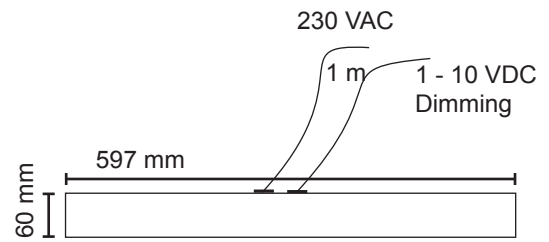

Led light panel

We reserve the right
to make changes to
our products

Candeo L.

Made in Finland
www.candeeffect.com

Led light panel

Led light panel

Frame	Box: Aluminum, white
Power	230 VAC
Operating temperature	- 40 °C - + 60 °C
Life time	100.000 h with a 30 % decrease in luminous flux
Warranty	Light unit: 6 years
Installation	T-porfile (15 mm and 24 mm) It fits in 600 mm concealed ceilings
Dimming	1 - 10 V
Weight	5,2 kg

Made in Finland

Candeo L.

We reserve the right to make changes to our products

Led light panel

Neutral White 2 x 6 led	Beam angle 50 x 53 °	CRI 80
Distance (cm)	Illuminance maximum (lx)	Beam width (d)
50 cm	755	74 x 84 cm
100 cm	250	125 x 137 cm
150 cm	115	188 x 201 cm
200 cm	70	

Cool White 2 x 6 led	Beam angle 50 x 53 °	CRI 70
Distance (cm)	Illuminance maximum (lx)	Beam width (d)
50 cm	945	74 x 84 cm
100 cm	310	125 x 137 cm
150 cm	145	188 x 201 cm
200 cm	85	

Neutral White 2 x 12 led	Beam angle 50 x 53 °	CRI 80
Distance (cm)	Illuminance maximum (lx)	Beam width (d)
50 cm	1510	74 x 84 cm
100 cm	495	125 x 137 cm
150 cm	230	188 x 201 cm
200 cm	140	

Cool White 2 x 12 led	Beam angle 50 x 53 °	CRI 70
Distance (cm)	Illuminance maximum (lx)	Beam width (d)
50 cm	1890	74 x 84 cm
100 cm	620	125 x 137 cm
150 cm	290	188 x 201 cm
200 cm	170	

	Luminous flux of the light source 2 x 6 led	Luminous flux of the light source 2 x 12 led
neutral white	1536 lm	3072 lm
cool white	1920 lm	3840 lm