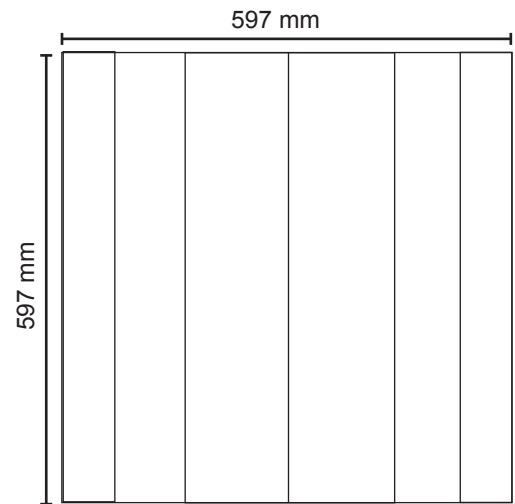

Led light panel

We reserve the right
to make changes to
our products

Candeo L.

Made in Finland
www.candeeffect.com

Led light panel

Led light panel

Frame	Box: Aluminum, white
Power	230 VAC
Operating temperature	- 40 °C - + 60 °C
Life time	100.000 h with a 30 % decrease in luminous flux
Warranty	Light unit: 6 years
Installation	T-porfile (15 mm and 24 mm) It fits in 600 mm concealed ceilings
Dimming	1 - 10 V
Weight	5,2 kg

Made in Finland

Candeo L.

We reserve the right to make changes to our products

Led light panel

Neutral White 2 x 6 led	Beam angle 50 x 53 °	CRI 80
Distance (cm)	Illuminance maximum (lx)	Beam width (d)
50 cm	755	74 x 84 cm
100 cm	250	125 x 137 cm
150 cm	115	188 x 201 cm
200 cm	70	

Cool White 2 x 6 led	Beam angle 50 x 53 °	CRI 70
Distance (cm)	Illuminance maximum (lx)	Beam width (d)
50 cm	945	74 x 84 cm
100 cm	310	125 x 137 cm
150 cm	145	188 x 201 cm
200 cm	85	

Neutral White 2 x 12 led	Beam angle 50 x 53 °	CRI 80
Distance (cm)	Illuminance maximum (lx)	Beam width (d)
50 cm	1510	74 x 84 cm
100 cm	495	125 x 137 cm
150 cm	230	188 x 201 cm
200 cm	140	

Cool White 2 x 12 led	Beam angle 50 x 53 °	CRI 70
Distance (cm)	Illuminance maximum (lx)	Beam width (d)
50 cm	1890	74 x 84 cm
100 cm	620	125 x 137 cm
150 cm	290	188 x 201 cm
200 cm	170	

	Luminous flux of the light source 2 x 6 led	Luminous flux of the light source 2 x 12 led
neutral white	1536 lm	3072 lm
cool white	1920 lm	3840 lm