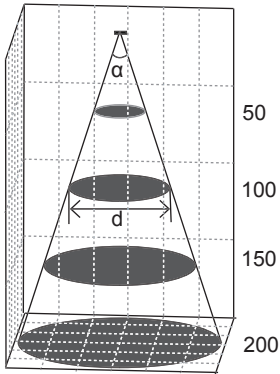

Led light panel

We reserve the right
to make changes to
our products

Candeo L.

Made in Finland
www.candeeffect.com

Led light panel

Led light panel

Frame	Box: Aluminum, white
Power	230 VAC
Operating temperature	- 40 °C - + 60 °C
Life time	100.000 h with a 30 % decrease in luminous flux
Warranty	Light unit: 6 years
Installation	T-porfile (15 mm and 24 mm) It fits in 600 mm concealed ceilings
Dimming	1 - 10 V
Weight	5,2 kg

Made in Finland

Candeo L.

We reserve the right to make changes to our products

Led light panel

Neutral White 2 x 6 led	Beam angle 50 x 53 °	CRI 80
Distance (cm)	Illuminance maximum (lx)	Beam width (d)
50 cm	755	74 x 84 cm
100 cm	250	125 x 137 cm
150 cm	115	188 x 201 cm
200 cm	70	

Cool White 2 x 6 led	Beam angle 50 x 53 °	CRI 70
Distance (cm)	Illuminance maximum (lx)	Beam width (d)
50 cm	945	74 x 84 cm
100 cm	310	125 x 137 cm
150 cm	145	188 x 201 cm
200 cm	85	

Neutral White 2 x 12 led	Beam angle 50 x 53 °	CRI 80
Distance (cm)	Illuminance maximum (lx)	Beam width (d)
50 cm	1510	74 x 84 cm
100 cm	495	125 x 137 cm
150 cm	230	188 x 201 cm
200 cm	140	

Cool White 2 x 12 led	Beam angle 50 x 53 °	CRI 70
Distance (cm)	Illuminance maximum (lx)	Beam width (d)
50 cm	1890	74 x 84 cm
100 cm	620	125 x 137 cm
150 cm	290	188 x 201 cm
200 cm	170	

	Luminous flux of the light source 2 x 6 led	Luminous flux of the light source 2 x 12 led
neutral white	1536 lm	3072 lm
cool white	1920 lm	3840 lm